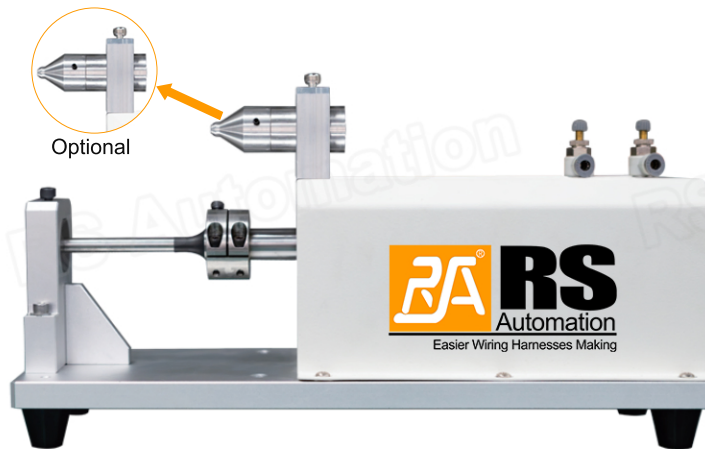

# Braid Cutting Machine

## RSE-BCM-250

### Feature

- ▶ Large access area for easy lead positioning.
- ▶ Quick changeover of guide tube and cutter when change to different wire s
- ▶ Selectable braid cutting modes: full cut or cut with reserved length.
- ▶ Braid fold back fixture is optional.
- ▶ Safe to use. Powered by compressed air, no electrical connection required.

### Specification

Model	RSE-BCM-250
Cable Size	16-120mm <sup>2</sup>
Cable O.D.	16-25mm
Braid Cutting Length	10-250mm
Control Way	Pneumatic
Trigger Mode	Manual button
Weight	About 12KG
Dimension	L600mm×W150mm×H210mm