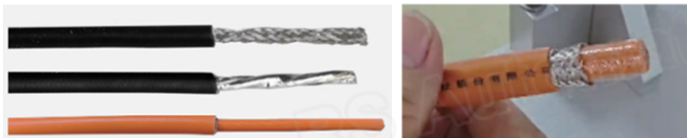

# Braid Cutting Machine

### Feature

- ▶ Large access area for easy lead positioning.
- ▶ Quick changeover of guide tube and cutter when change to different wire s
- ▶ Selectable braid cutting modes: full cut or cut with reserved length.
- ▶ Braid fold back fixture is optional.
- ▶ Safe to use. Powered by compressed air, no electrical connection required.

### Specification

Model	RSE-BCM-250
Cable Size	16-120mm <sup>2</sup>
Cable O.D.	16-25mm
Braid Cutting Length	10-250mm
Control Way	Pneumatic
Trigger Mode	Manual button
Weight	About 12KG
Dimension	L600mm×W150mm×H210mm